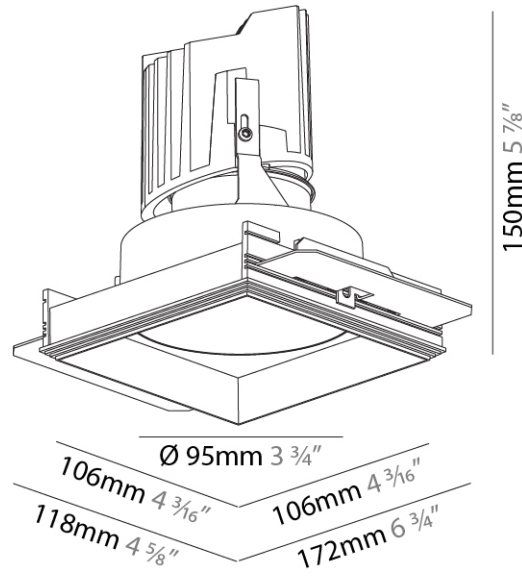

PHYSICAL

Shape: Square
Diameter (mm): 95
Diameter (in): 3 3/4
Length (mm): 106
Length (in): 4 3/16
Width (mm): 106
Width (in): 4 3/16
Depth (mm): 150
Depth (in): 5 7/8

Ceiling Thickness (mm): 10 / 12.5 / 15 / 25
Ceiling Thickness (in): 3/8 or 1/2 or 9/16 or 1

Min. Recessing Depth (mm): 170
Min. Recessing Depth (in): 6 11/16
Light Distribution: Downlight

Weight (kg): 0.705
Weight (lbs): 1.55

Fixture Finish: SSR / BKV / CWI / CRY / HAB / UFT / ITA / RUA / FTG / MYG / LOD / PUS / FRO / FUP / KIA / POP / BLS / SPG / MEY / GOH / GUM / CHC / COM / ABZ / JAG / OBR / MOS / ROR

Fixture Material: Aluminum Die Cast
Cut-out Measurements: 120mm / 4 3/4" x 120mm / 4 3/4"
Upon Request: Unique Ceiling Thickness

ELECTRICAL

Lamp Type: LED (Zhaga Standard)
Input Wattage (W): 15.5
Total Output Wattage (W): 14.5
Dimming: Tri-Mode (Non-Dimming and Phase Dimming (120Vac only) and 0-10V Dimming)

Driver Included: No
Driver Location: Recessed Housing
Driver Type: Constant Current - Universal
Driver Class: Class 2
Housing: See components
Input Voltage (V): 120 - 277
Constant Current (MA): 500

LED

Number of LEDs: 1
Color Temperature (°K): 2700 / 3000 / 3500 / 4000
Max. Delivered Lumen (lm): 940 / 980 / 1029 / 1050
Nominal Lumen (lm): 1386 / 1438 / 1511 / 1542
CRI: >90 CRI
Efficiency (%): 87.9 / 88.4 / 87.9
Lamp Life (hrs): 50000

Upon Request: RGB-W Tunable White Special Color Temperature Special LED

OPTICAL

Reflector°: 20 / 40 / 60
Upon Request: Special Beam Angles

RATINGS AND CERTIFICATIONS © 2024 Zaneen Inc. 1-800-338-3382, F 416-247-9319, www.zaneen.com

Available for international specifications by adding 'INT' at the end of the existing Model #. For assistance on 'custom' specifications, contact zteam@zaneen.com. In a constant effort to supply the best product, we reserve the right to change specifications or materials without notice. The most recent specification sheets are found at zaneen.com IP rating: IP20