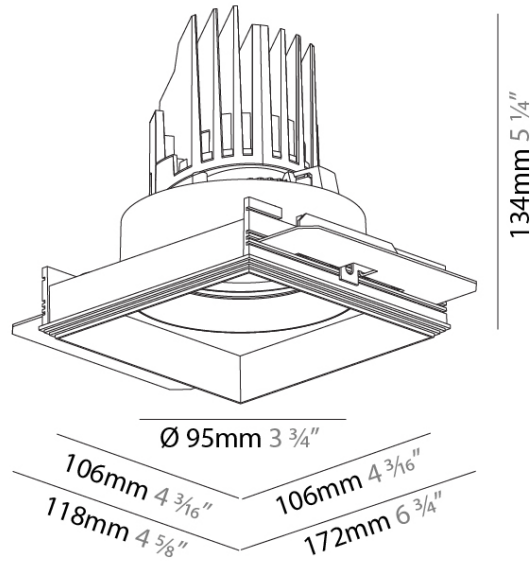

ELECTRICAL

Lamp Type: LED (Zhaga Standard)
Input Wattage (W): 13.2 (2700K) / 16.5
Total Output Wattage (W): 12 (2700K) / 15
Dimming: Tri-Mode (Non-Dimming and Phase Dimming (120Vac only) and 0-10V Dimming)
Driver Included: No
Driver Location: Recessed Housing
Driver Type: Constant Current - Universal
Driver Class: Class 2
Housing: See components
Input Voltage (V): 120 - 277
Constant Current (MA): 350

LED

Number of LEDs: 1
Color Temperature (°K): 2700 / 3000 / 3500 / 4000
Max. Delivered Lumen (lm): 850 / 950 / 1019 / 1040
Nominal Lumen (lm): 960 / 1070 / 1156 / 1180
CRI: >90 CRI
Efficiency (%): 88.5
Lamp Life (hrs): 50000
Upon Request: RGB-W Tunable White Special Color Temperature Special LED

OPTICAL

Reflector: 10
Adjustability: Rotational 355°; Tilt 30°
Upon Request: Special Beam Angles

RATINGS AND CERTIFICATIONS

Zaneen Lighting Inc. © 2024, T 1-800-388-3382, F 416-247-9319, www.zaneen.com

Available for international specifications by adding "INT" at the end of the existing Model #. For assistance on 'custom' specifications, contact zteam@zaneen.com. In a constant effort to supply the best product, we reserve the right to change specifications or materials without notice. The most recent specification sheets are found at zaneen.com
IP rating: IP20