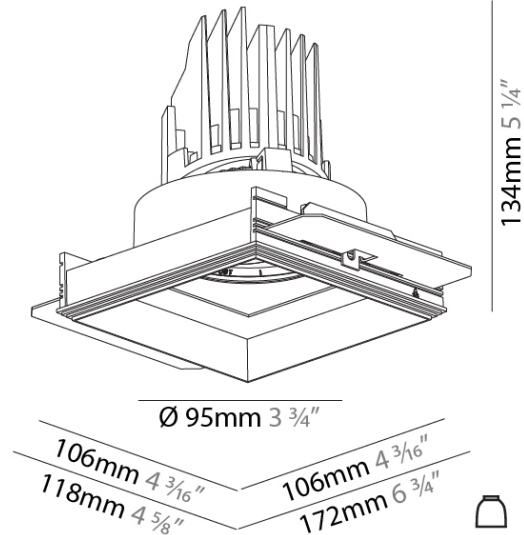

ELECTRICAL

Lamp Type: LED (Zhaga Standard)
Input Wattage (W): 15.5
Total Output Wattage (W): 14.5
Dimming: Tri-Mode (Non-Dimming and Phase Dimming (120Vac only) and 0-10V Dimming)
Driver Included: No
Driver Location: Recessed Housing
Driver Type: Constant Current - Universal
Driver Class: Class 2
Housing: See components
Input Voltage (V): 120 - 277
Constant Current (MA): 500

LED

Number of LEDs: 1
Color Temperature (°K): 2700 / 3000 / 3500 / 4000
Max. Delivered Lumen (lm): 940 / 980 / 1029 / 1050
Nominal Lumen (lm): 1386 / 1438 / 1511 / 1542
CRI: >90 CRI
Efficiency (%): 87.9 / 88.4 / 87.9
Lamp Life (hrs): 50000
Upon Request: RGB-W Tunable White Special Color Temperature Special LED

OPTICAL

Reflector: 20 / 40 / 60
Adjustability: Rotational 355°; Tilt 30°
Upon Request: Special Beam Angles

RATINGS AND CERTIFICATIONS
Zaneen Inc. © 2022, 10000 880-3382, F 416-247-9319, www.zaneen.com

Available for international specifications by adding "INT" at the end of the existing Model #. For assistance on 'custom' specifications, contact zteam@zaneen.com. In a constant effort to supply the best product, we reserve the right to change specifications or materials without notice. The most recent specification sheets are found at zaneen.com
IP rating: IP20