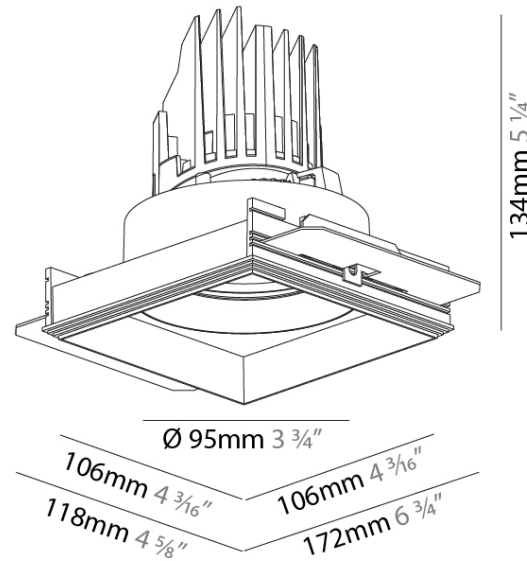

Fixture Material: Aluminum Die Cast
Cut-out Measurements: 120mm / 4 3/4" x 120mm / 4 3/4"
Upon Request: Unique Ceiling Thickness

ELECTRICAL

Lamp Type: LED (Zhaga Standard)
Input Wattage (W): 16.5
Total Output Wattage (W): 14.5
Dimming: Tri-Mode (Non-Dimming and Phase Dimming (120Vac only) and 0-10V Dimming)
Driver Included: No
Driver Location: Recessed Housing
Driver Type: Constant Current - Universal
Driver Class: Class 2
Housing: See components
Input Voltage (V): 120 - 277
Constant Current (MA): 500

LED

Number of LEDs: 1
Color Temperature (°K): 2700 / 3000 / 3500 / 4000
Max. Delivered Lumen (lm): 940 / 980 / 1029 / 1050
Nominal Lumen (lm): 1386 / 1438 / 1511 / 1542
CRI: >90 CRI
Efficiency (%): 87.9 / 88.4 / 87.9
Lamp Life (hrs): 50000
Upon Request: RGB-W Tunable White Special Color Temperature Special LED

OPTICAL

Reflector: 20 / 40 / 60
Adjustability: Rotational 355°; Tilt 30°
Upon Request: Special Beam Angles

RATINGS AND CERTIFICATIONS

Available for international specifications by adding "INT" at the end of the existing Model #. For assistance on 'custom' specifications, contact zteam@zaneen.com.
In a constant effort to supply the best product, we reserve the right to change specifications or materials without notice. The most recent specification sheets are found at zaneen.com
IP rating: IP20