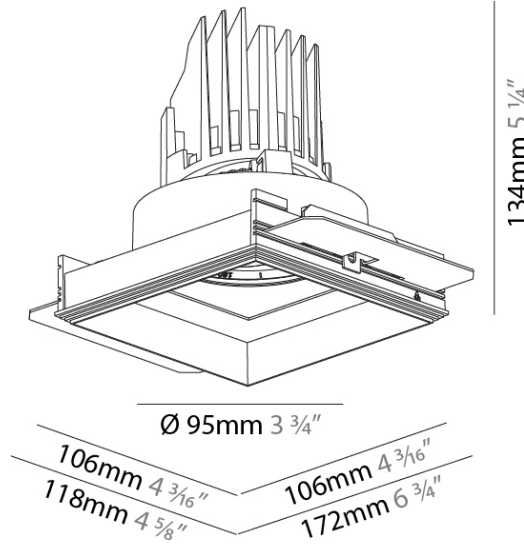

ELECTRICAL

Lamp Type: LED (Zhaga Standard)
Input Wattage (W): 13.2 / 16.5
Total Output Wattage (W): 12.1 / 14.7
[Dimming: Tri-Mode (Non-Dimming and Phase Dimming (120Vac only) and 0-10V Dimming)](#)
Driver Included: No
Driver Location: Recessed Housing
Driver Type: Constant Current - Universal
Driver Class: Class 2
Housing: See components
Input Voltage (V): 120 - 277
Constant Current (MA): 350

LED

Number of LEDs: 1
[Color Temperature (°K): 2700 / 3000 / 3500 / 4000](#)
Max. Delivered Lumen (lm): 850 / 950 / 1019 / 1040
Nominal Lumen (lm): 960 / 1070 / 1156 / 1180
CRI: >90 CRI
Efficiency (%): 88.5
Lamp Life (hrs): 50000
Upon Request: RGB-W Tunable White Special Color Temperature
Special LED

OPTICAL

Reflector°: 10
Adjustability: Rotational 355°; Tilt 30°
Upon Request: Special Beam Angles

RATINGS AND CERTIFICATIONS

© 2024 Zaneen LLC, 10000 180-3382, F 416-247-9319, www.zaneen.com

Available for international specifications by adding "INT" at the end of the existing Model #. For assistance on 'custom' specifications, contact zteam@zaneen.com. In a constant effort to supply the best product, we reserve the right to change specifications or materials without notice. The most recent specification sheets are found at zaneen.com
IP rating: IP20